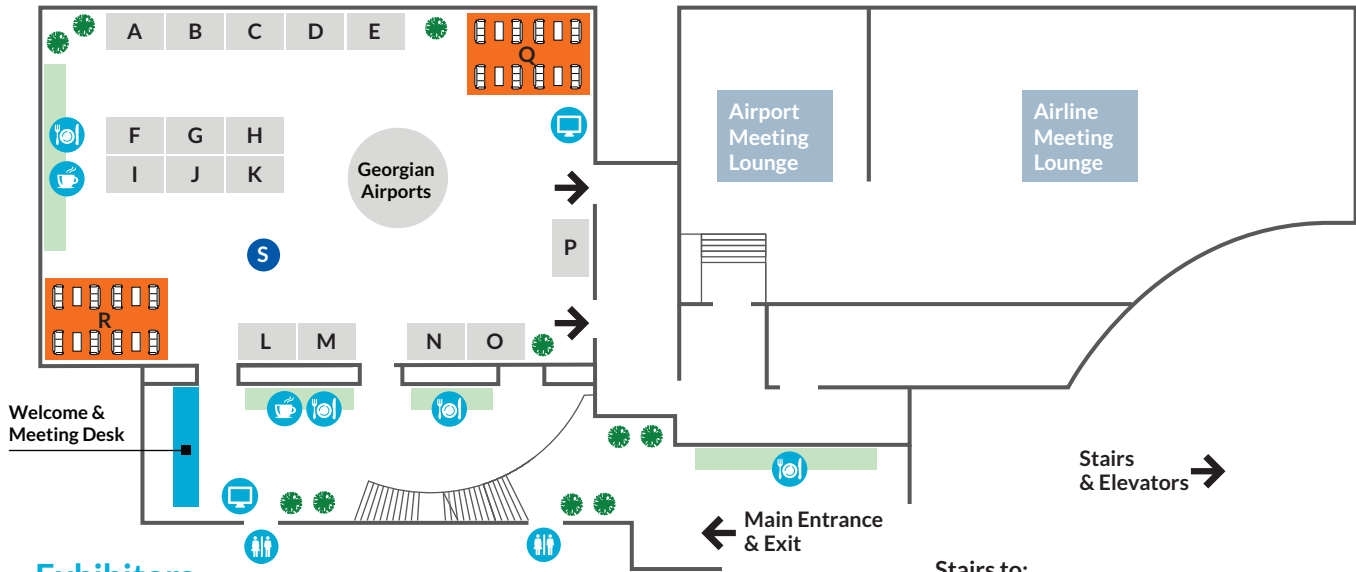

# Floorplan & Exhibitors

## Exhibitors

- **A & B** The Airport Agency (CONNECT Creator & Organiser)
- **C** Georgian Airways
- **D** RDC Aviation
- **E** Global Airways
- **F & G** PPS/anna.areo
- **H** Destination Tampere Region
- **I & J** Lappeenranta Airport, Lakeland Finland
- **K** Aviapartner Champagne Bar
- **L** OAG
- **M** Hermes Airports
- **N** Aelia Assurances
- **O** Milanamos
- **P** Cagliari Airport
- **Q** World Fuel Services Relax Lounge
- **R** Air BP Relax Lounge
- **S** Shell Aviation Dedicated Table

## Stairs to:

- 1 - Exhibition Hall
- Welcome & Meeting Desk
- Airline and Airport Meeting Lounges

- 0 - Ground Floor - lobby
- Badge Collection

- +2 - Conference Auditorium
- Private Airline Lounges

## Key

- Lunch Station
- Coffee & Refreshments
- Internet & Charging Station
- Toilets