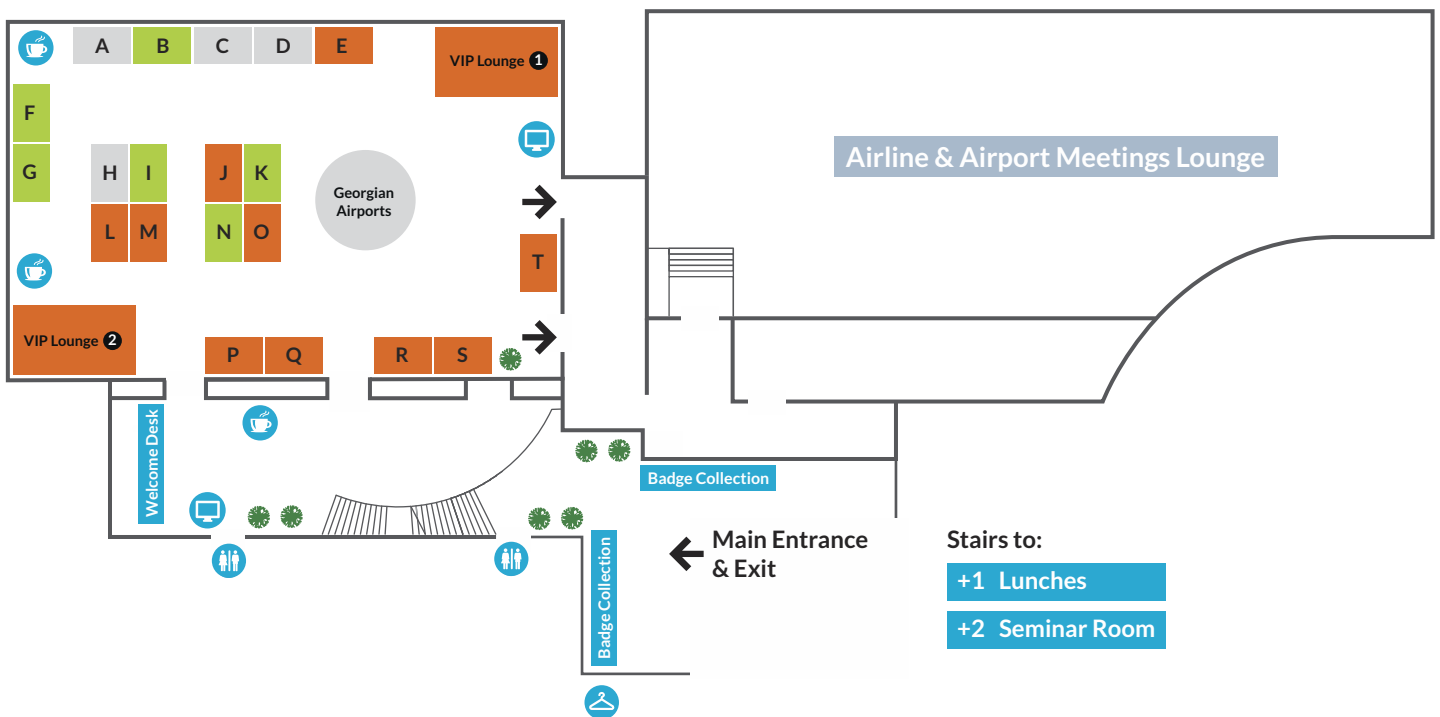

Event Floorplan

The Biltmore, Tbilisi, Georgia

Key

- | | | | |
|---|-----------------------------|---|-------------------|
|  | Refreshments |  | Lounge Area |
|  | Internet & Charging Station |  | Exhibition Stand |
|  | Toilets |  | Lounge/Stand Sold |
|  | Cloakroom |  | Stand Reserved |